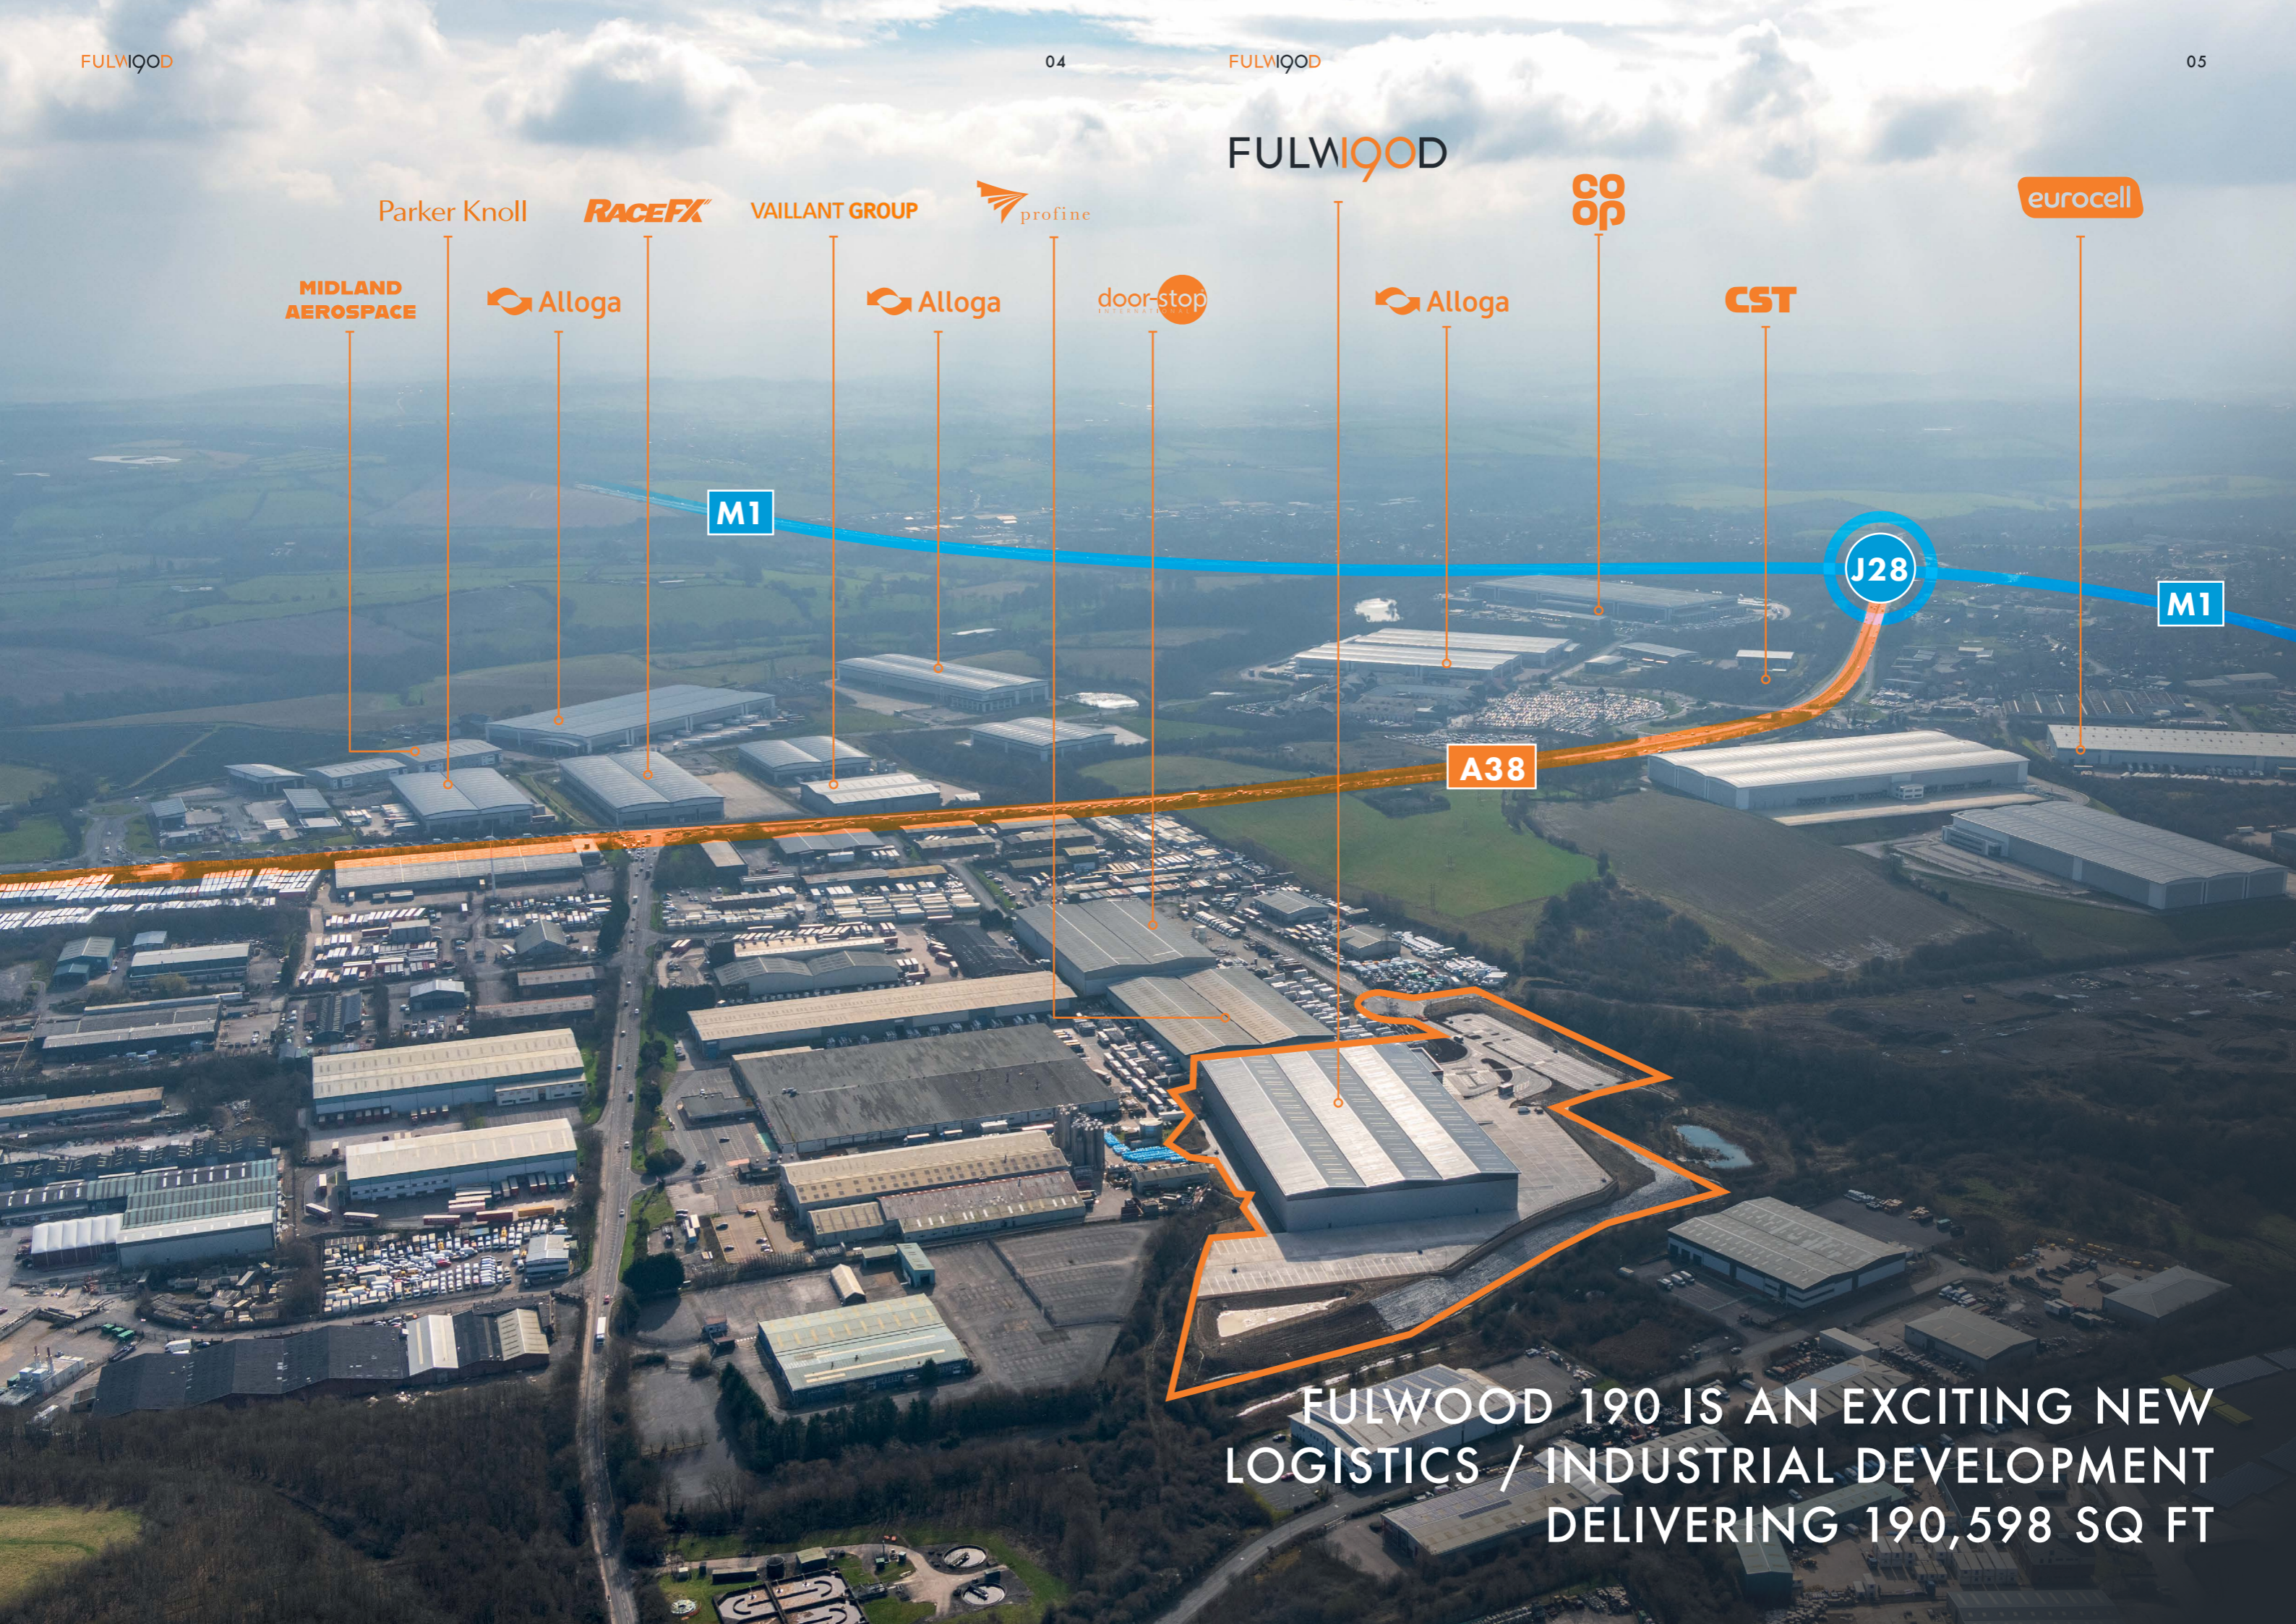

FULWIGOD

M1 J28

NEW HIGH BAY LOGISTICS /
INDUSTRIAL FACILITY
190,598 SQ FT - TO LET

EXPORT DRIVE, HUTHWAITE,
NOTTINGHAMSHIRE,
NG17 6AF

A NEW LANDMARK ALONG THE ICONIC M1

FULWQOD

MIDLAND AEROSPACE
 Parker Knoll
RACEFX
 VAILLANT GROUP
 Alloga
 Alloga
 door-stop
 Alloga
 CO OP
 CST
 eurocell

M1

J28

M1

A38

FULWOOD 190 IS AN EXCITING NEW
 LOGISTICS / INDUSTRIAL DEVELOPMENT
 DELIVERING 190,598 SQ FT

CUTTING-EDGE STRATEGIC LOGISTICS HUB

- 15M CLEAR HEIGHT**
- 17 DOCK DOORS**
2 EURO DOORS
- 3 LEVEL ACCESS DOORS**
- 50M YARD DEPTH ON TWO SIDES**
- 50 KN/M² FLOOR LOADING CAPACITY**
- 73 HGV PARKING SPACES**
- 148 CAR PARKING SPACES**
- ELECTRIC CAR CHARGING POINTS**
- HIGH SPECIFICATION OFFICES**
- PHOTOVOLTAIC PANELS**
- EPC RATING A**
- BREEM EXCELLENT**