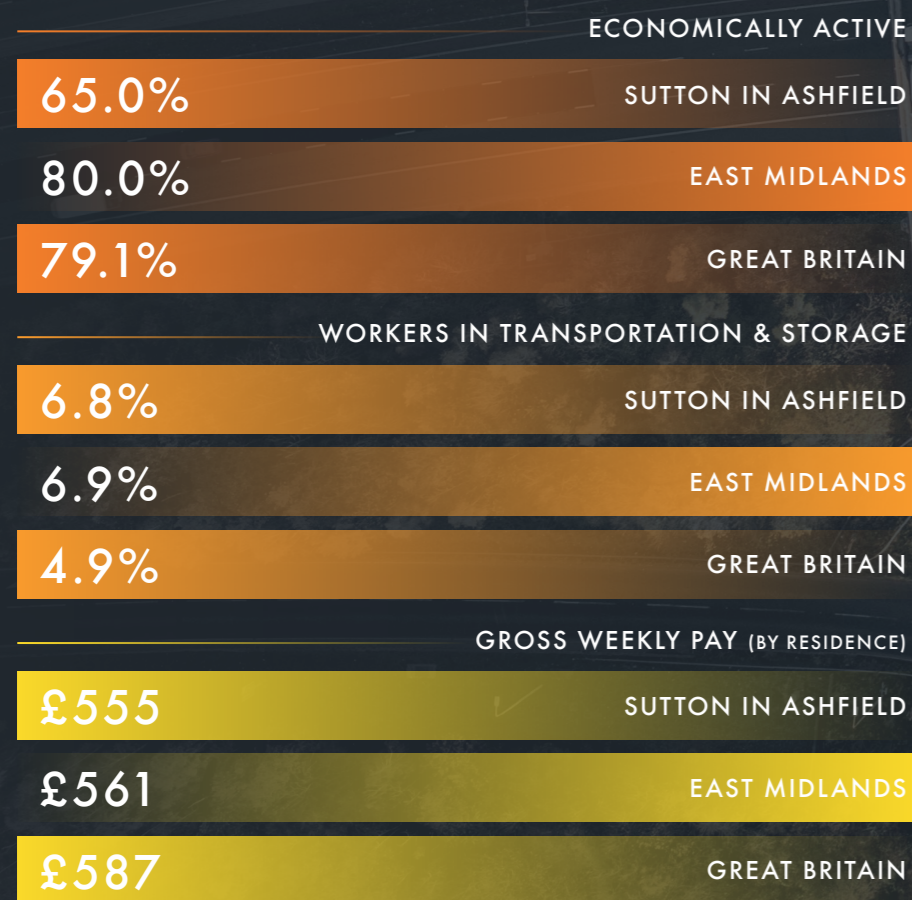

A38

1.5 MILES TO M1 J28

44,693,611 CONSUMER BASE WITHIN THREE HOURS

Image of M1 Junction

ROAD

M1/J28
1.5 MILES / 4 MINS

DERBY
18 MILES / 27 MINS

NOTTINGHAM
14 MILES / 28 MINS

SHEFFIELD
32 MILES / 40 MINS

LEICESTER
40 MILES / 49 MINS

BIRMINGHAM
61 MILES / 1 HR 3 MINS

LEEDS
61 MILES / 1 HR 4 MINS

MANCHESTER
70 MILES / 1 HR 45 MINS

LONDON (M25)
128 MILES / 2 HRS 8 MINS

AIRPORTS

EAST MIDLANDS
24 MILES / 27 MINS

BIRMINGHAM
58 MILES / 59 MINS

HEATHROW
138 MILES / 2 HRS 8 MINS

PORTS

IMMINGHAM
80 MILES / 1 HR 26 MIN

LIVERPOOL
112 MILES / 2 HRS 10 MINS

LONDON GATEWAY
162 MILES / 2 HRS 51 MINS

SOUTHAMPTON
178 MILES / 3 HRS 9 MIN