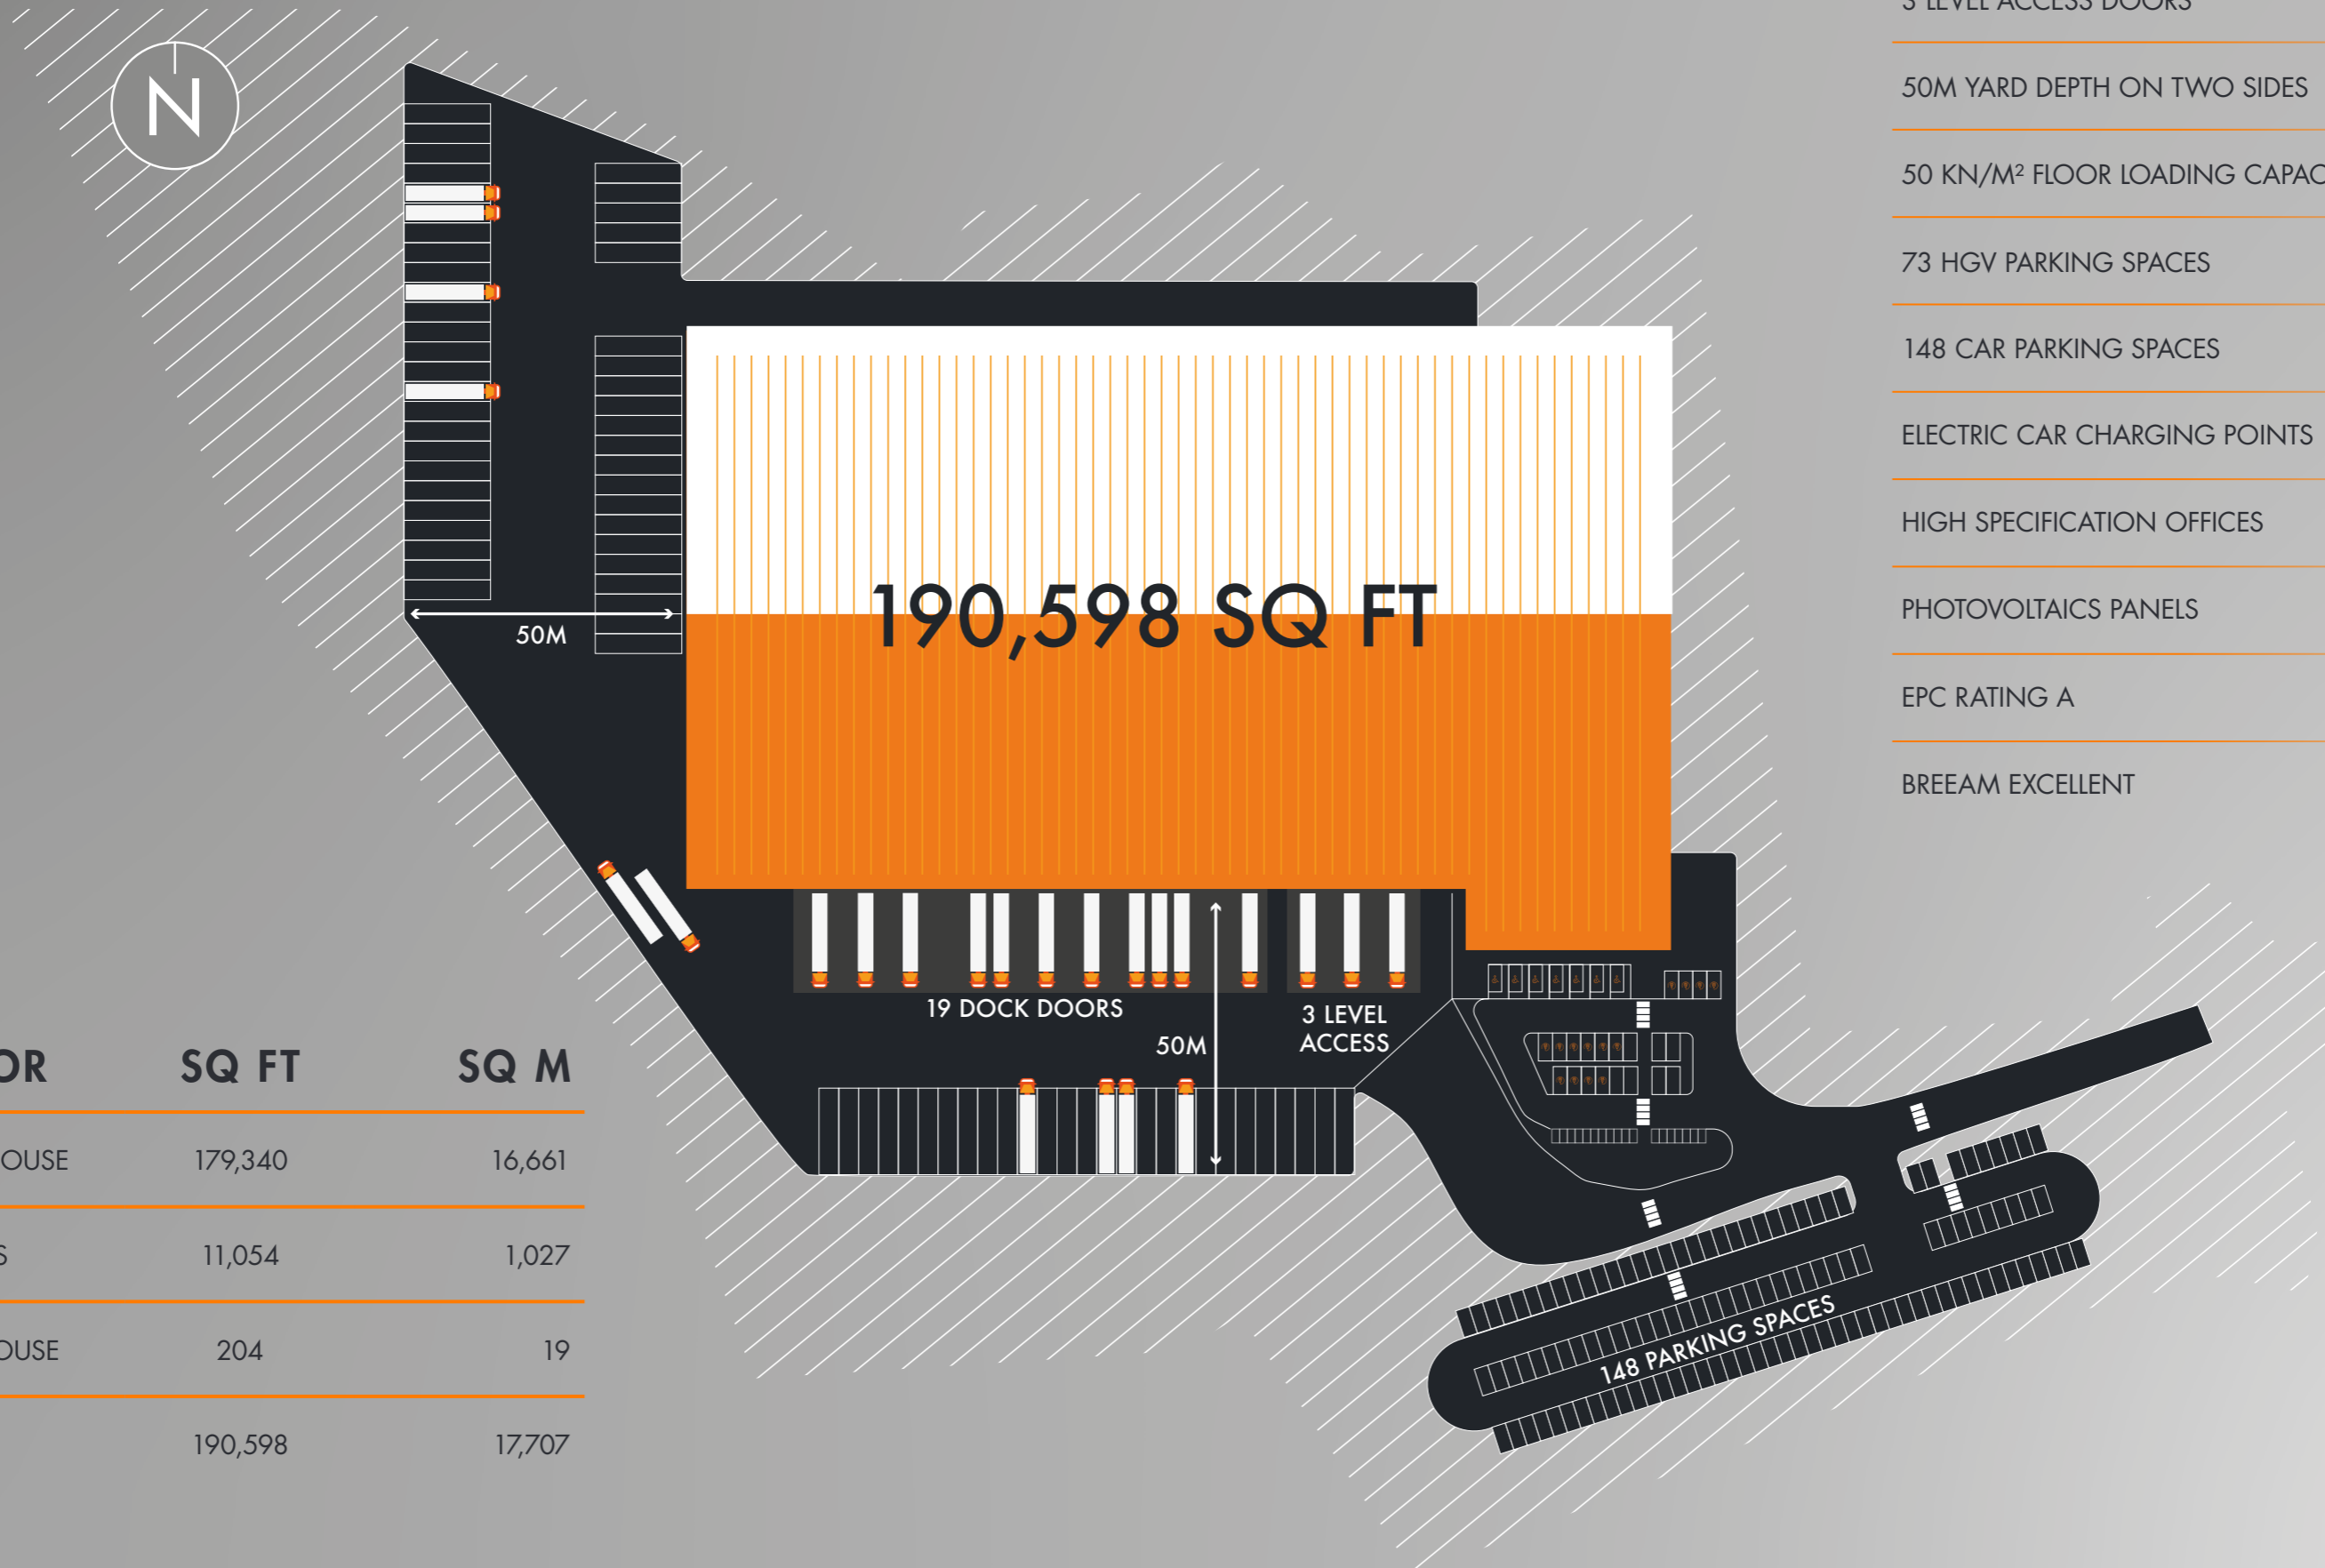

COMING SOON -
ON SITE Q1 2023

NEW HIGH BAY LOGISTICS /
INDUSTRIAL FACILITY
190,598 SQ FT - TO LET

EXPORT DRIVE, HUTHWAITE,
NOTTINGHAMSHIRE,
NG17 6AF

FULWI9OD
M1 J28

FULWOOD 190

FULWOOD 190 IS AN EXCITING NEW
LOGISTICS / INDUSTRIAL DEVELOPMENT
DELIVERING 190,598 SQ FT.

Alloga

eurocell

M1

J28

M1

A38

190,598 SQ FT GRADE A, BREEAM EXCELLENT, EPC A LOGISTICS / INDUSTRIAL SPACE.

15M CLEAR HEIGHT

17 DOCK DOORS 2 EURO DOORS

3 LEVEL ACCESS DOORS

50M YARD DEPTH ON TWO SIDES

50 KN/M² FLOOR LOADING CAPACITY

73 HGV PARKING SPACES

148 CAR PARKING SPACES

ELECTRIC CAR CHARGING POINTS

HIGH SPECIFICATION OFFICES